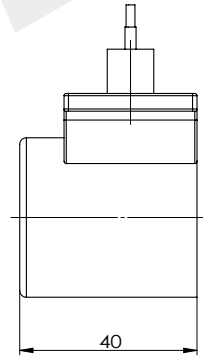

技术参数 /technical parameter					
环境温度 Ambienttemperature	°C	-25 ~ 50	防护等级 Degree of protection		IP67
电压波动范围 Voltage fluctuation range	%	85 ~ 110	通电持续率 Power on duration	%	100
额定功率 Rated power	W	28	绝缘等级 Insulation class		H (180)